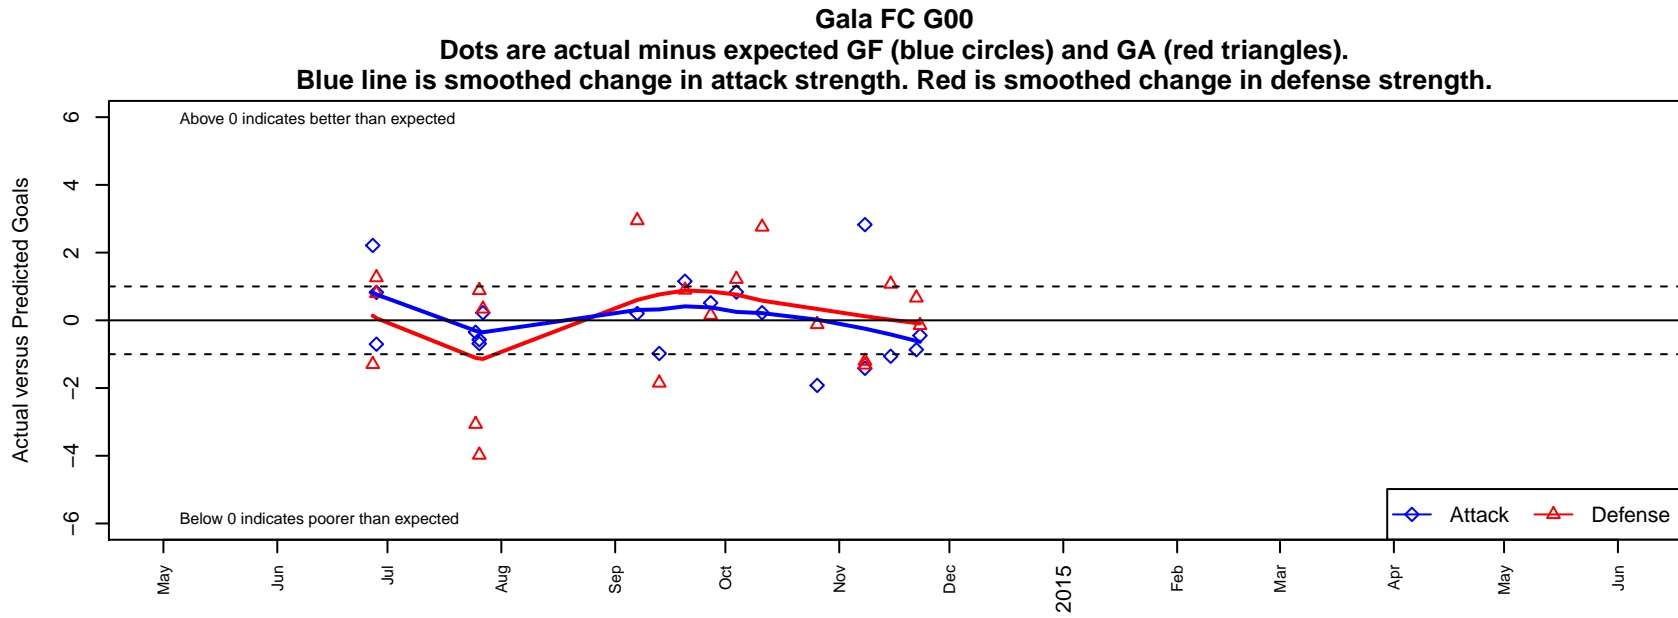

Gala FC G00

Marysville, WA
 G00 total strength=832
 attack=1.21 defense=1.03
 fall league = PSPL Copa U14

alt names used:
 134 Gala Fc Gu14
 Gala FC GU14
 Gala FC Gu14

Venues played:
 2014 Baker Blast COPA U14
 2014 Crossfire Select Cup GU14 Silver
 2014 PSPL Copa U14

**attack and defense variance (black dot)
relative to other teams
and top 10 in region**

**attack and defense rating
relative to others at age
and all opponents in last 13 months**

Performance relative to 13 month average