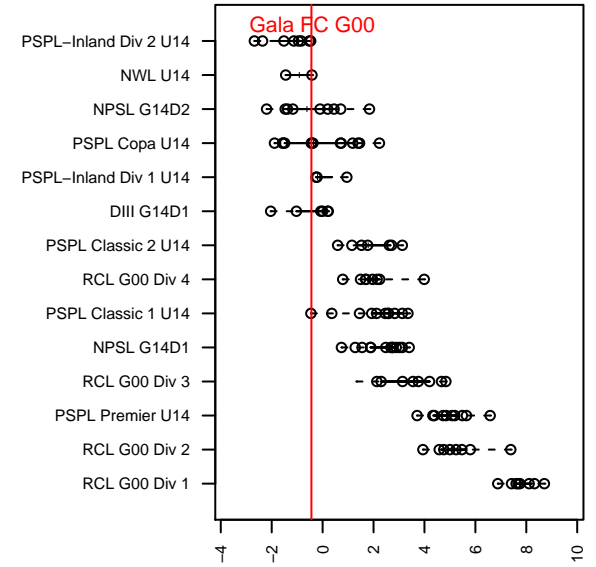

Gala FC G00

Marysville, WA
 G00 total strength=832
 attack=1.21 defense=1.03
 fall league = PSPL Copa U14

alt names used:
 134 Gala Fc Gu14
 Gala FC GU14
 Gala FC Gu14

Venues played:
 2014 Baker Blast COPA U14
 2014 Crossfire Select Cup GU14 Silver
 2014 PSPL Copa U14

**attack and defense variance (black dot)
relative to other teams
and top 10 in region**

**attack and defense rating
relative to others at age
and all opponents in last 13 months**

Performance relative to 13 month average